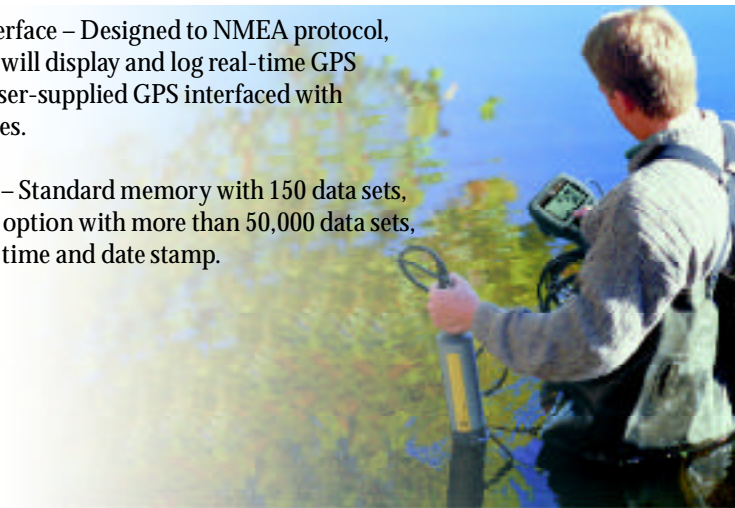

NEW

Multiparameter Display System!

YSI 650 MDS

Rugged and Reliable Display and Data Logging System

Log real-time data, calibrate YSI 6-series sondes, set-up sondes for deployment, and upload data to a PC with the new, feature-packed YSI 650 MDS (Multiparameter Display System). Designed for reliable field use, this next generation display and data logger features an IP-67, impact-resistant case.

- Compatible with E_{CO}WATCH™ for Windows™ data analysis software
- User-upgradable software from YSI's website
- Menu-driven, easy-to-use interface
- Three-year warranty

Feature-Packed Performance

- Battery Life – With the standard alkaline battery configuration of 4 C-cells, the YSI 650 will power itself and a YSI 6600 sonde continuously for approximately 30 hours. Or, choose the rechargeable battery pack option with quick-charge feature.
- Optional Barometer – Temperature-compensated barometer readings are displayed and can be used in dissolved oxygen calibration. Measurements can be logged to memory for tracking changes in barometric pressure.
- Optional GPS Interface – Designed to NMEA protocol, the YSI 650 MDS will display and log real-time GPS readings with a user-supplied GPS interfaced with YSI 6-series sondes.
- Memory Options – Standard memory with 150 data sets, or a high memory option with more than 50,000 data sets, both options with time and date stamp.

Who's
Minding
the Planet?™

*A new, powerful logging
display for use with
YSI 6-Series sondes!*