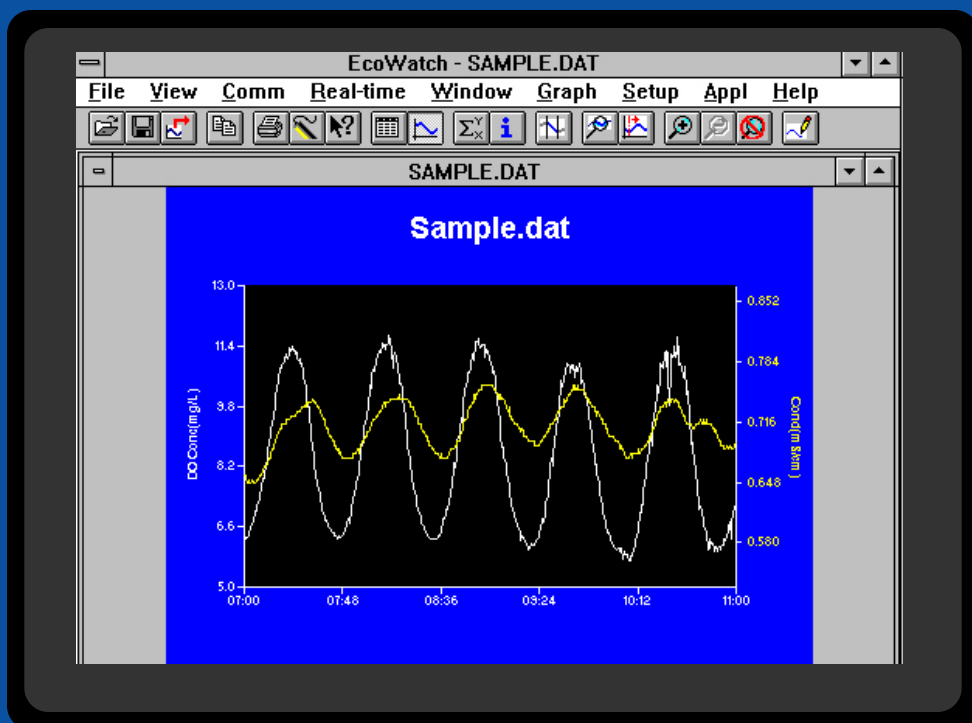

# Water quality data analysis just got simple... with EcoWatch for Windows & your YSI environmental monitoring instruments

1. See the whole picture using a single program
2. Spot trends with automatic data plots (daily, weekly, monthly)
3. Obtain statistics easily (min, max, mean, standard deviation)
4. Zoom in on a plot to study particular data sets
5. Run large studies (64,000 data sets)